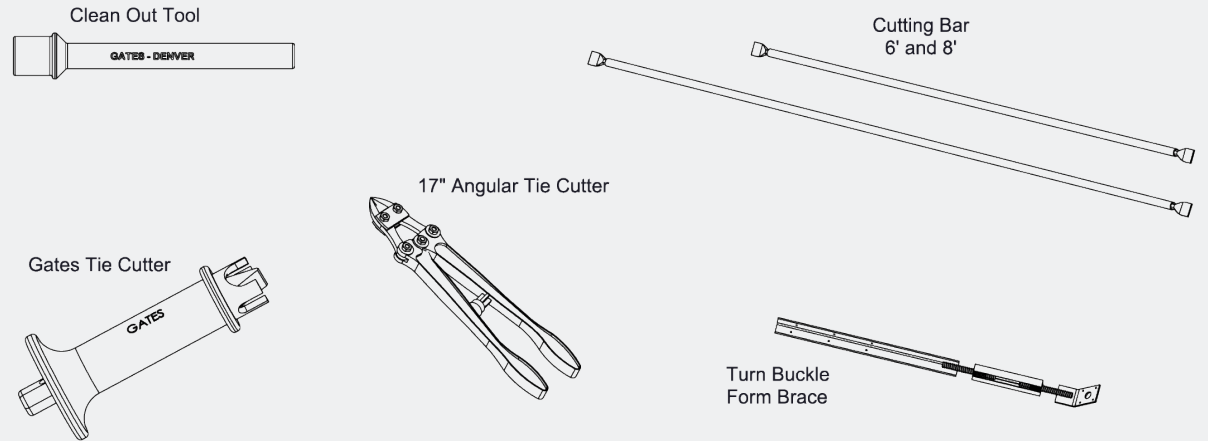

HORIZONTAL ROD

HAND SET | RESIDENTIAL

Gates

**CONTINUOUS
HINGE**

TOP TIES

SINGLE

COMBO

HINGES & BOLTS

BARN DOOR HINGE

PANEL BOLT

STRAP HINGES

HORIZONTAL ROD

HAND SET | RESIDENTIAL

Gates

PANELS

RODS

TIE CUTTERS & ACCESSORIES

PANELS