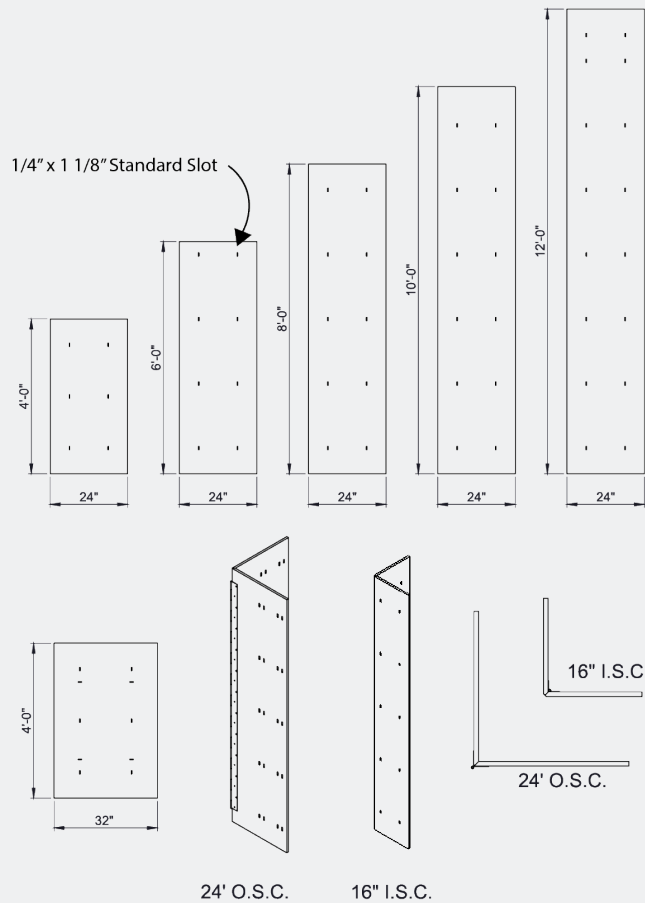

BARN DOOR HINGE

PANEL BOLT

STRAP HINGES

HORIZONTAL ROD

HAND SET | RESIDENTIAL

Gates

PANELS

RODS