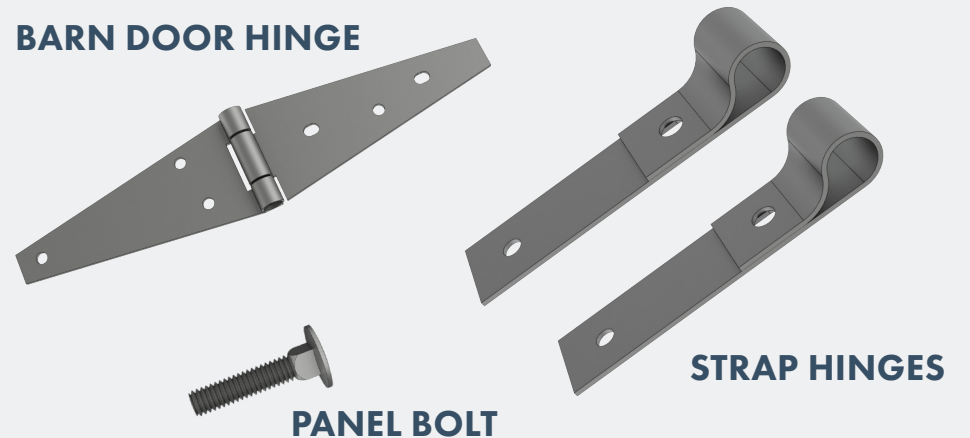

HORIZONTAL ROD

HAND SET | RESIDENTIAL

Gates

**CONTINUOUS
HINGE**

TOP TIES

SINGLE

COMBO

HINGES & BOLTS

BARN DOOR HINGE

PANEL BOLT

STRAP HINGES

HORIZONTAL ROD

HAND SET | RESIDENTIAL

Gates

PANELS

RODS