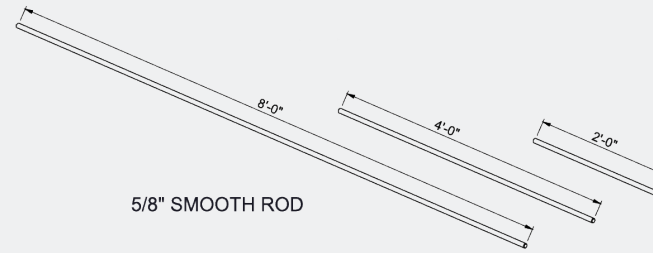

BARN DOOR HINGE

PANEL BOLT

STRAP HINGES

HORIZONTAL ROD

HAND SET | RESIDENTIAL

Gates

PANELS

RODS