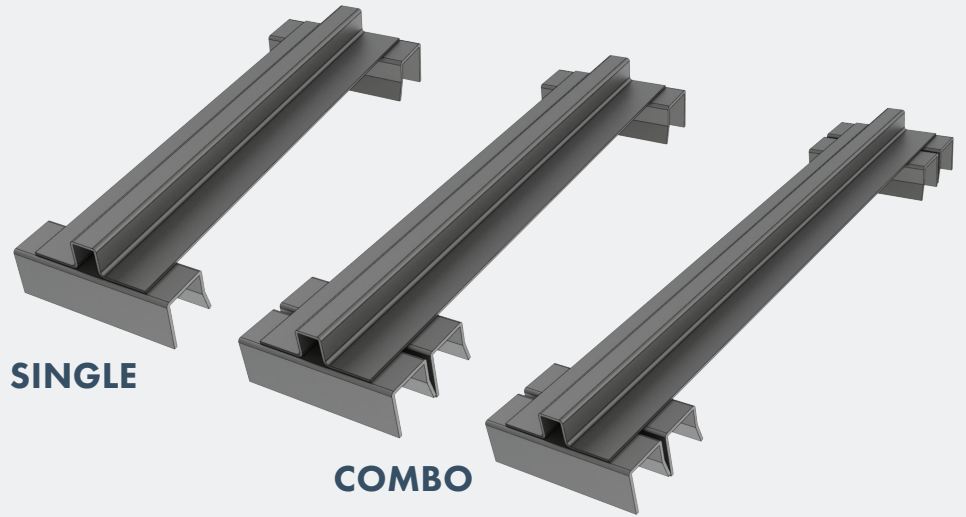

HORIZONTAL ROD

HAND SET | RESIDENTIAL

Gates

**CONTINUOUS
HINGE**

TOP TIES

SINGLE

COMBO

HINGES & BOLTS

BARN DOOR HINGE

PANEL BOLT

STRAP HINGES

HORIZONTAL ROD

HAND SET | RESIDENTIAL

Gates

PANELS

RODS